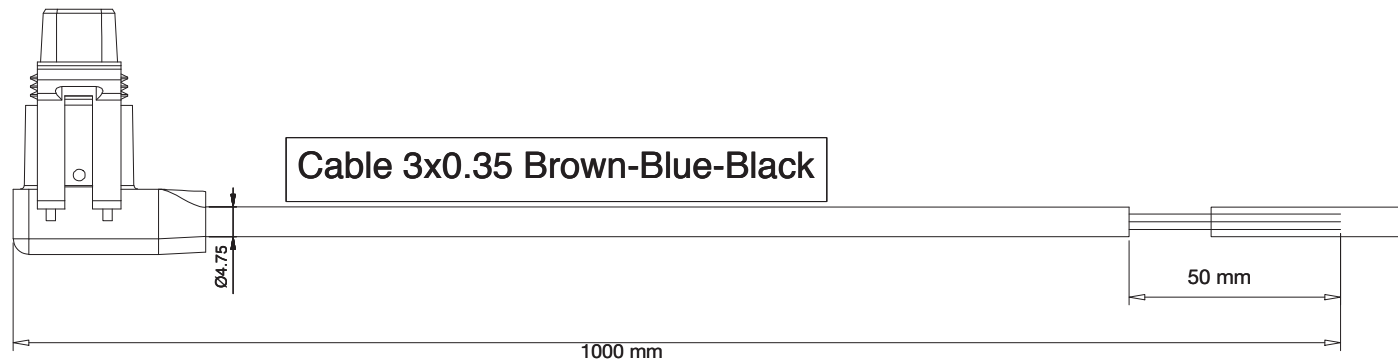

Signal cable PWM for pump UPM C64P328

Connector series
PWSA

Description
SIGNAL CABLE PWM FOR PUMP UPM3 L=1 M 230V/50Hz