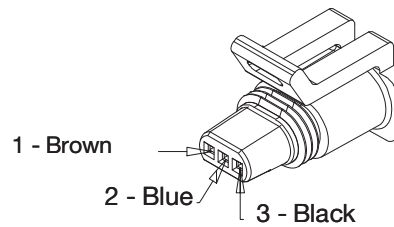

Signal cable PWM for pump UPM C64P328

Connector series
PWSA

Description
SIGNAL CABLE PWM FOR PUMP UPM3 L=1 M 230V/50Hz